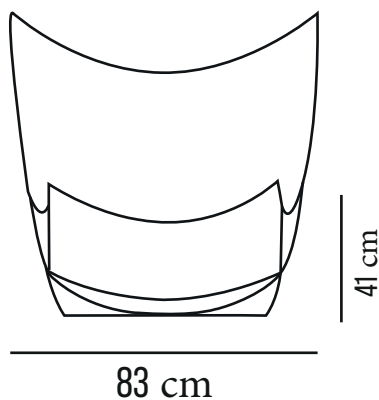

## Description

Made of %100 polyethylene materials Environmentally friendly the product is suitable for indoor and outdoor use Available in different finishes

**Weight: 25 Kg**

[www.rotolex.com](http://www.rotolex.com)