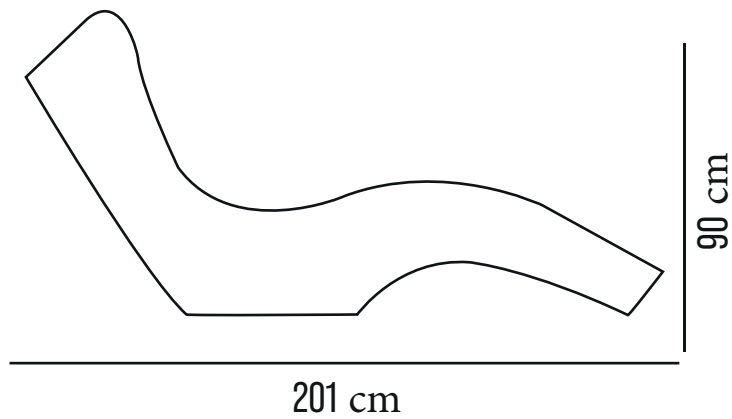

## Description

Made of %100 polyethylene materials Environmentally friendly the product is suitable for indoor and outdoor use Available in different finishes

**Weight: 25 Kg**

[www.rotolex.com](http://www.rotolex.com)